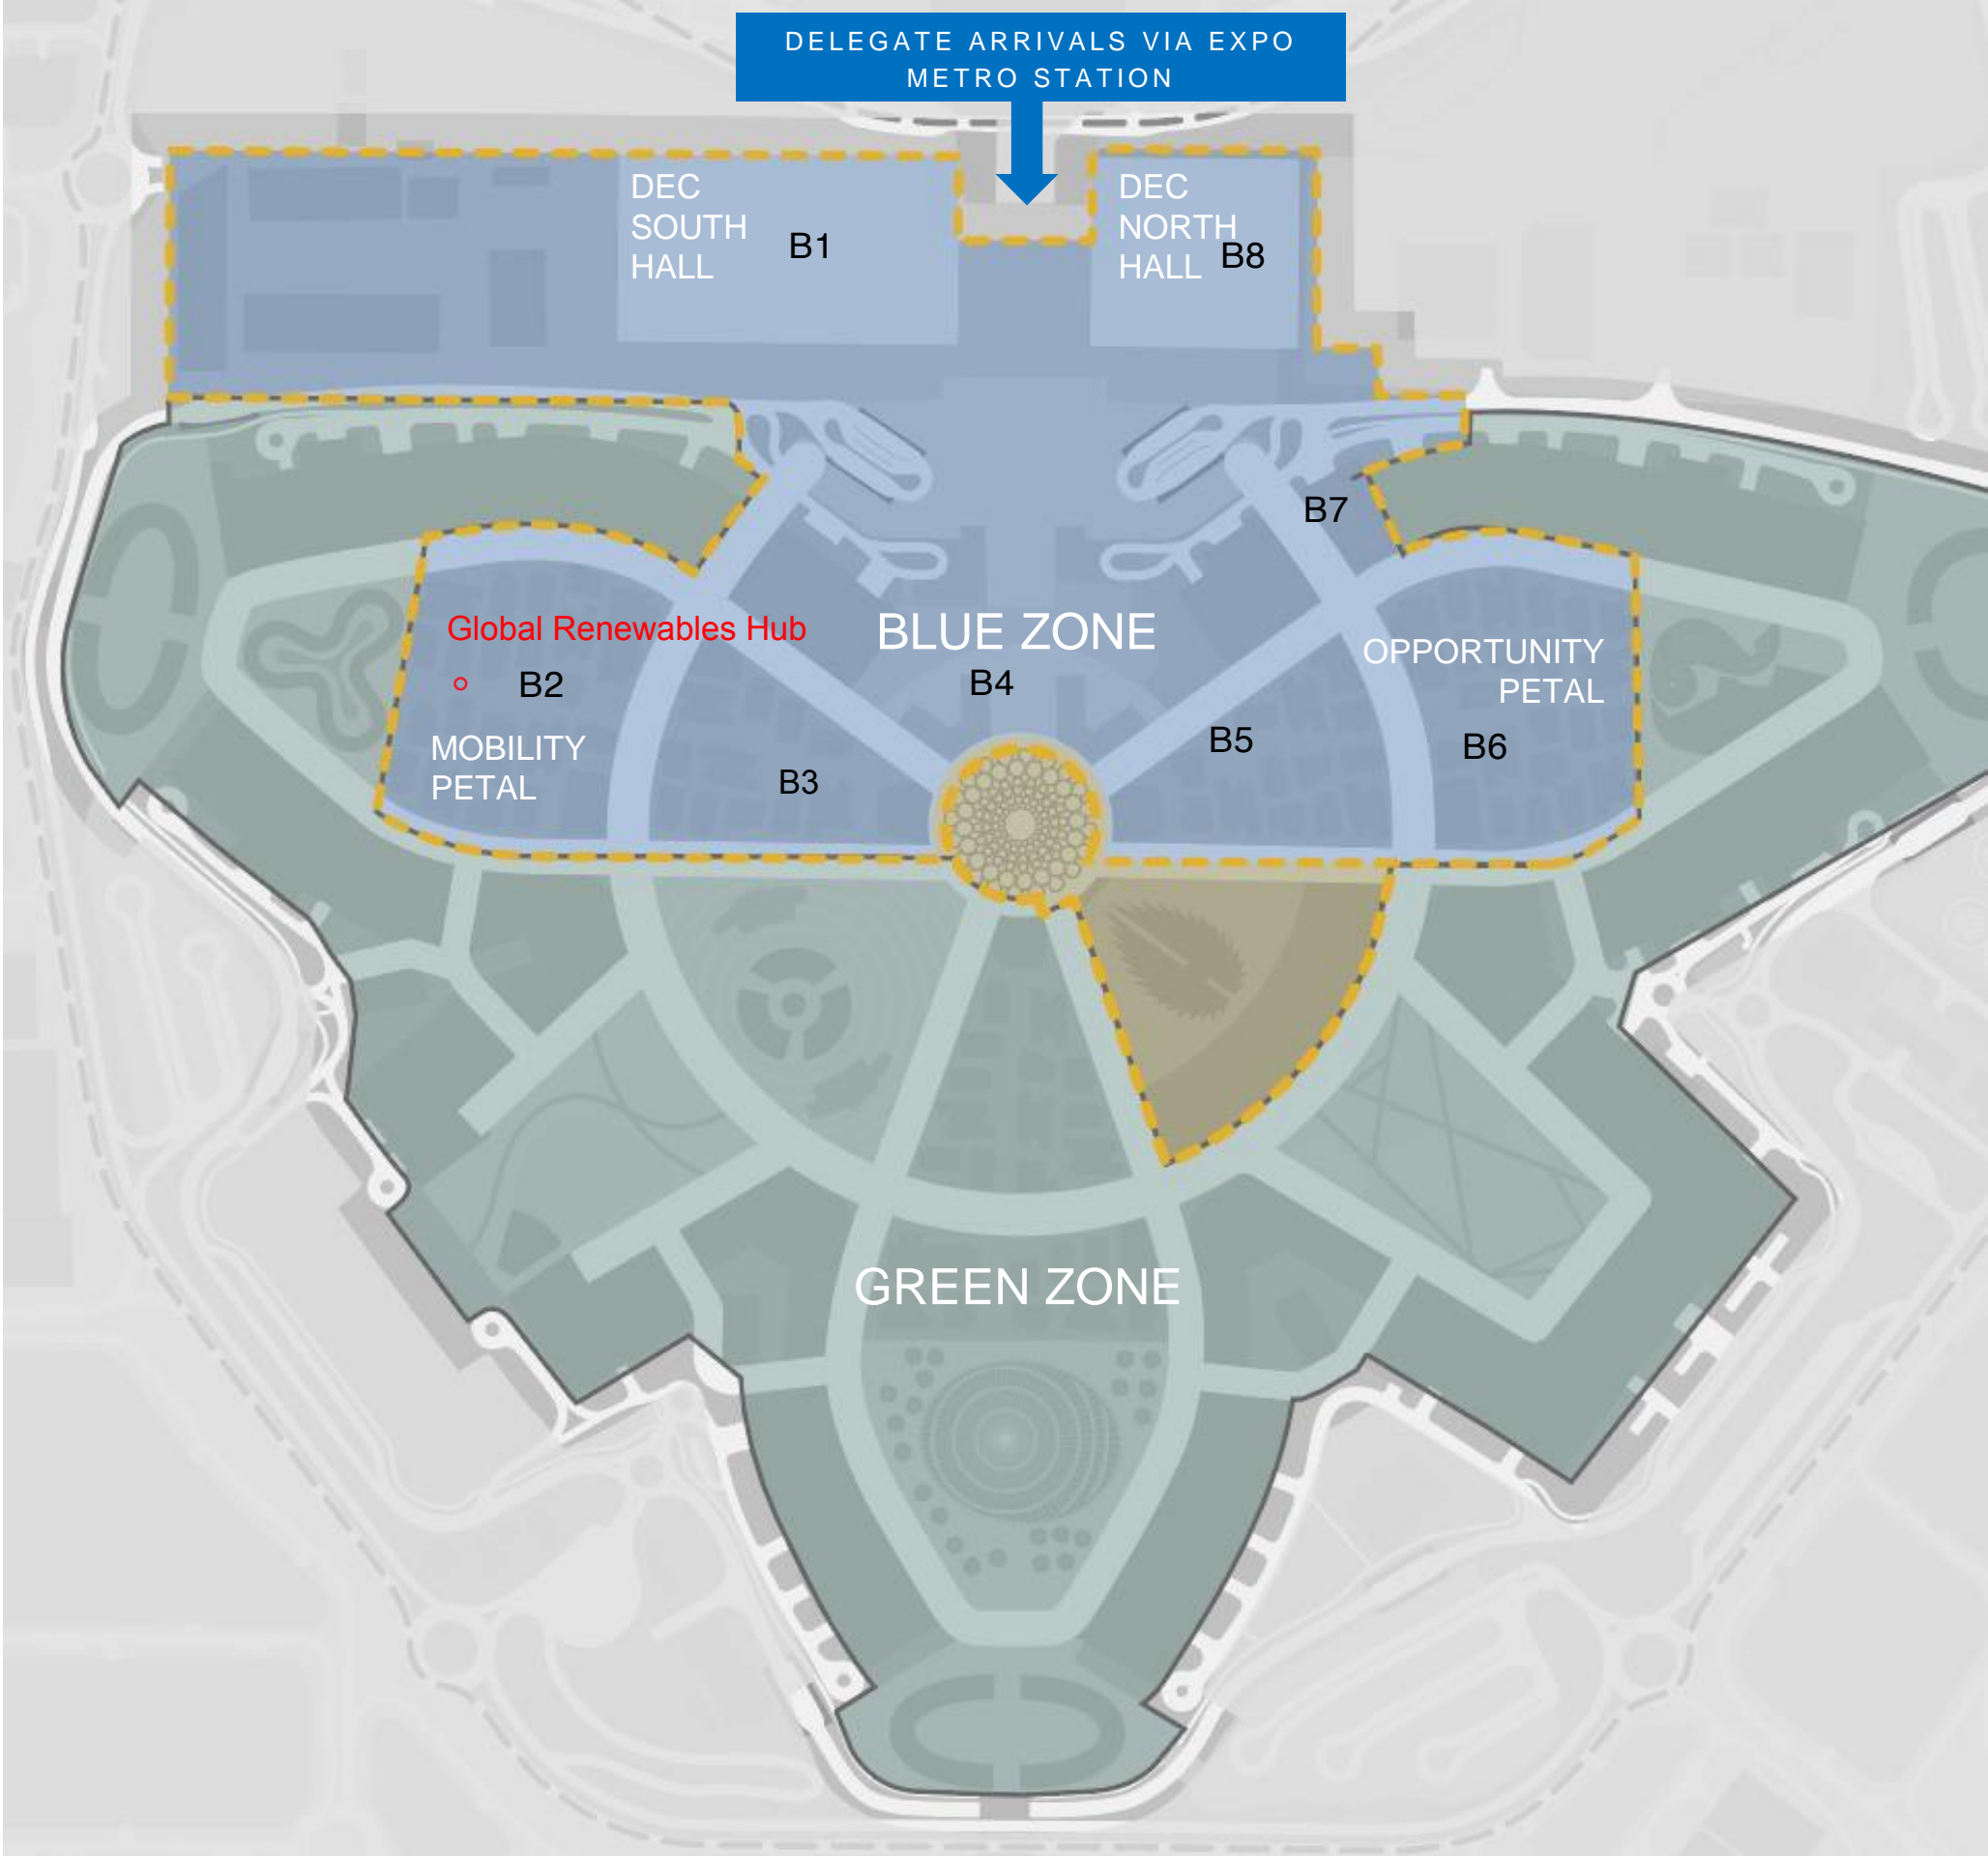

SITE OVERVIEW

The Expo City seamlessly incorporates the COP28 Blue and Green zone.

Global Renewables Hub (IRENA & GRA)
ZONE B2 | BLDG 17 @ Mobility Petal

-  Blue Zone
-  Green Zone
-  Blue Zone switching to Green Zone after day 3
-  Secure / accredited personnel areas

Global Renewables Hub

6 min
450m

6 min
450m

6 min
400m