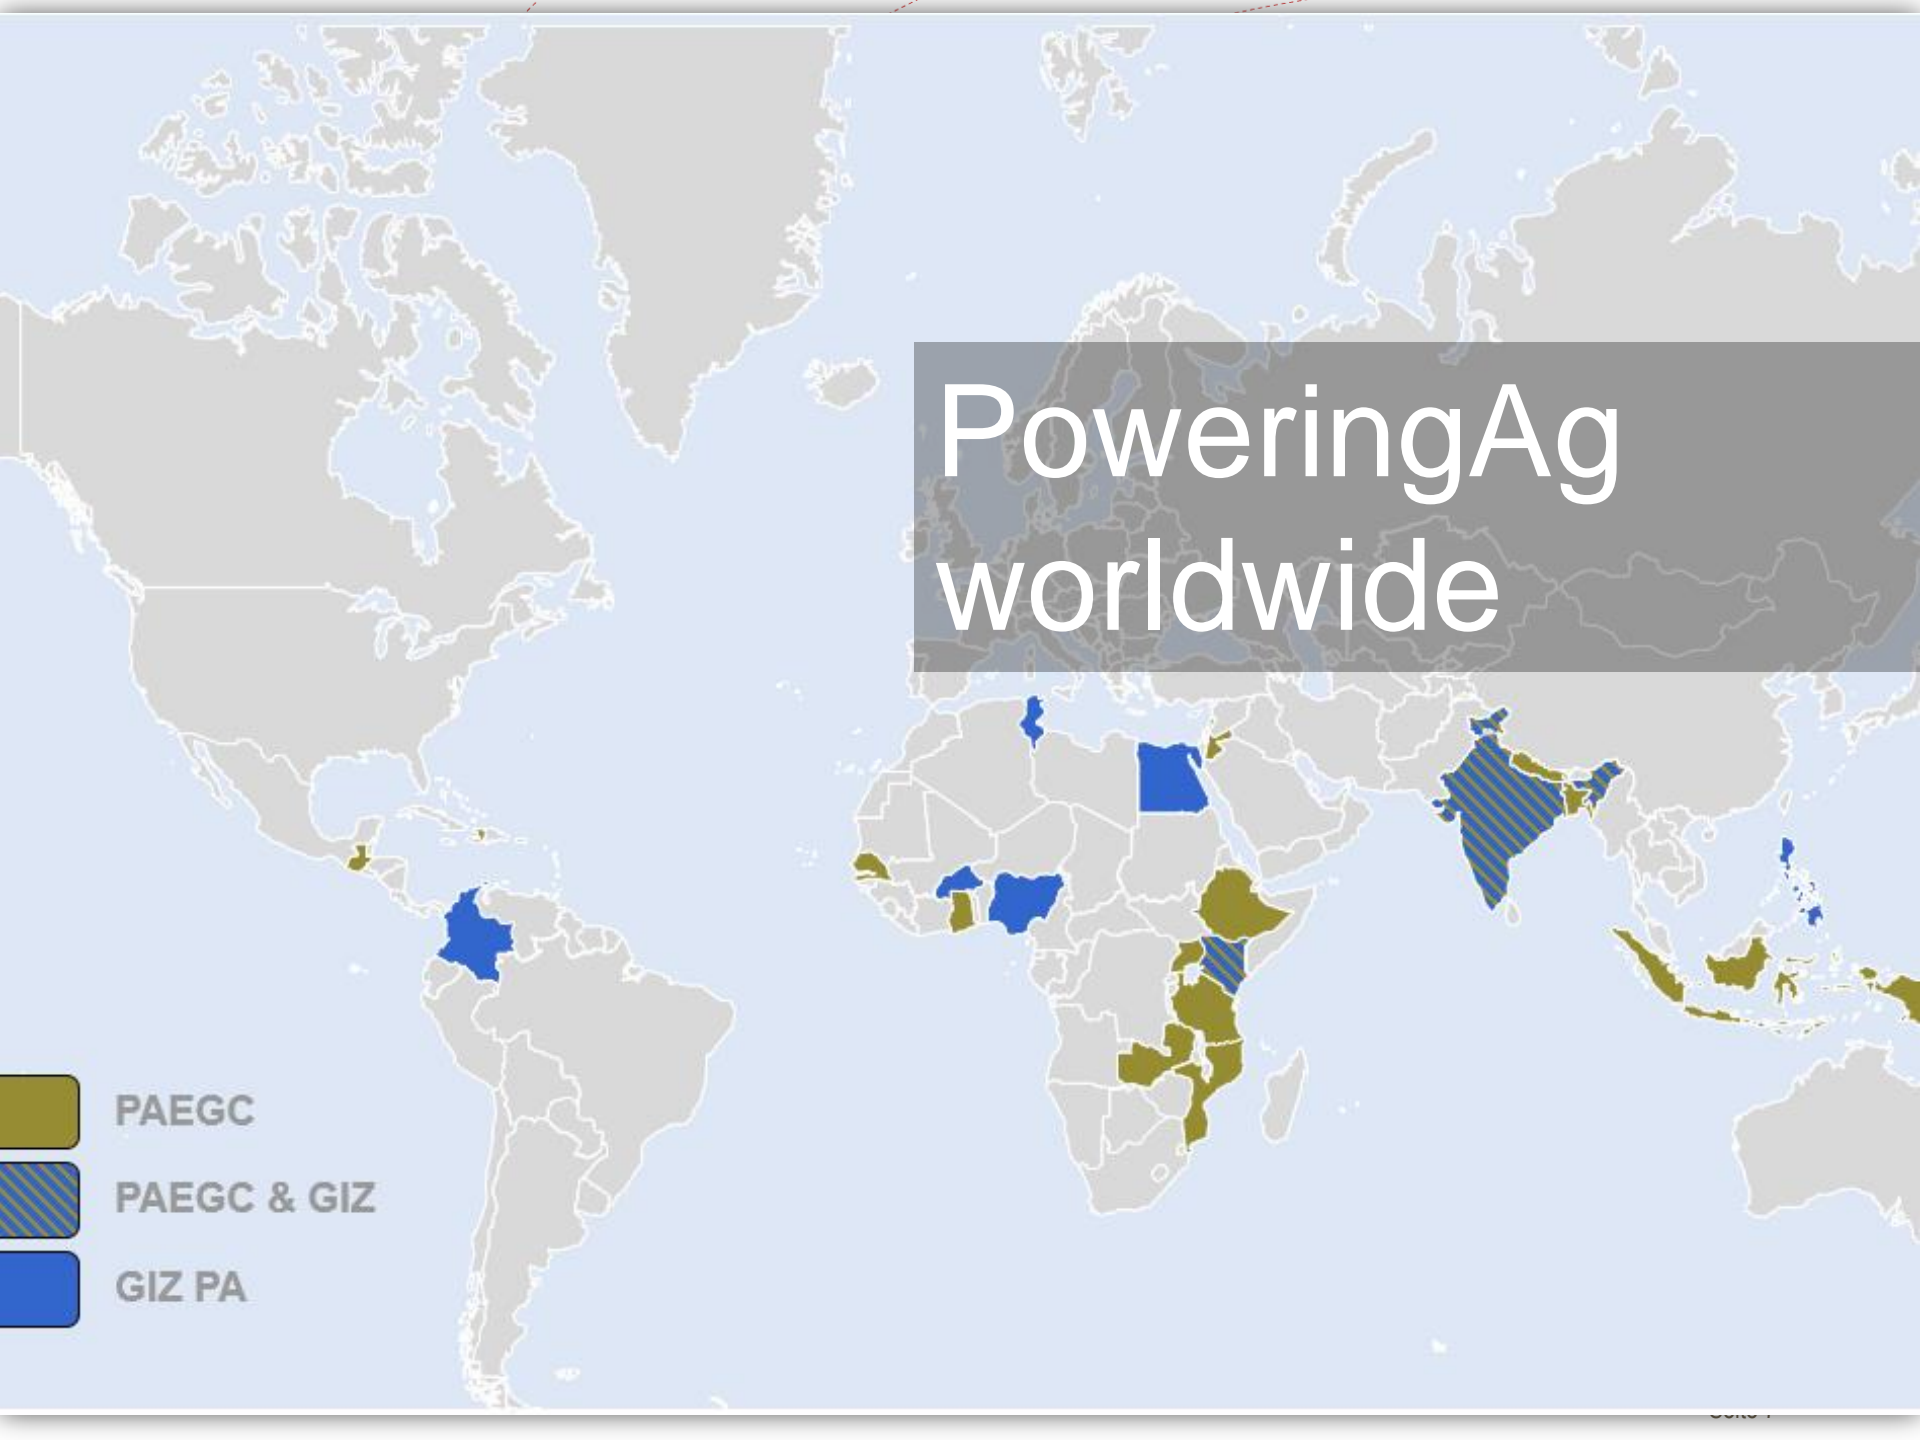

POWERING AGRICULTURE

Katharina Meder
GIZ PA Hub Manager East Africa
Katharina.meder@giz.de

30%

POWERING AGRICULTURE

Global Initiative
(Powering Agriculture: An Energy Grand Challenge for Development)

giz -PA
(Sustainable Energy for Food –
Powering Agriculture)

POWERING
AGRICULTURE

Global Initiative
(Powering Agriculture: An Energy
Grand Challenge for Development)

giz -PA

(Sustainable Energy for Food –
Powering Agriculture)

irrigation

drying

Focal areas of work

cooling

energy efficiency

POWERING
AGRICULTURE

Global Initiative
(Powering Agriculture: An Energy
Grand Challenge for Development)

giz - PA

(Sustainable Energy for Food –
Powering Agriculture)

PoweringAg worldwide